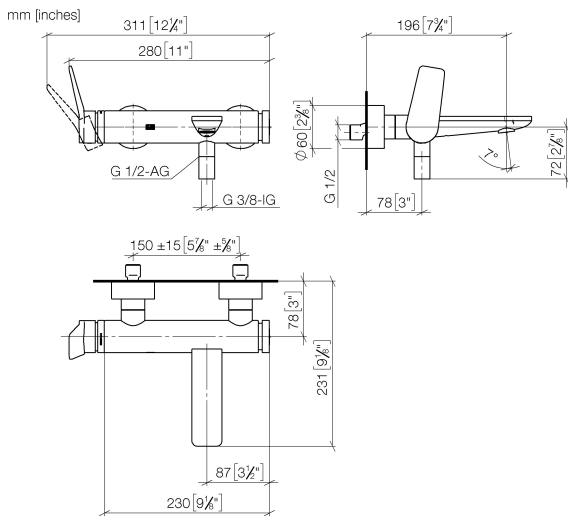

33 200 845

Flow rate chart

Certificates

IAPMO_4976 (5).   LGA_9603.   WRAS_2311042.